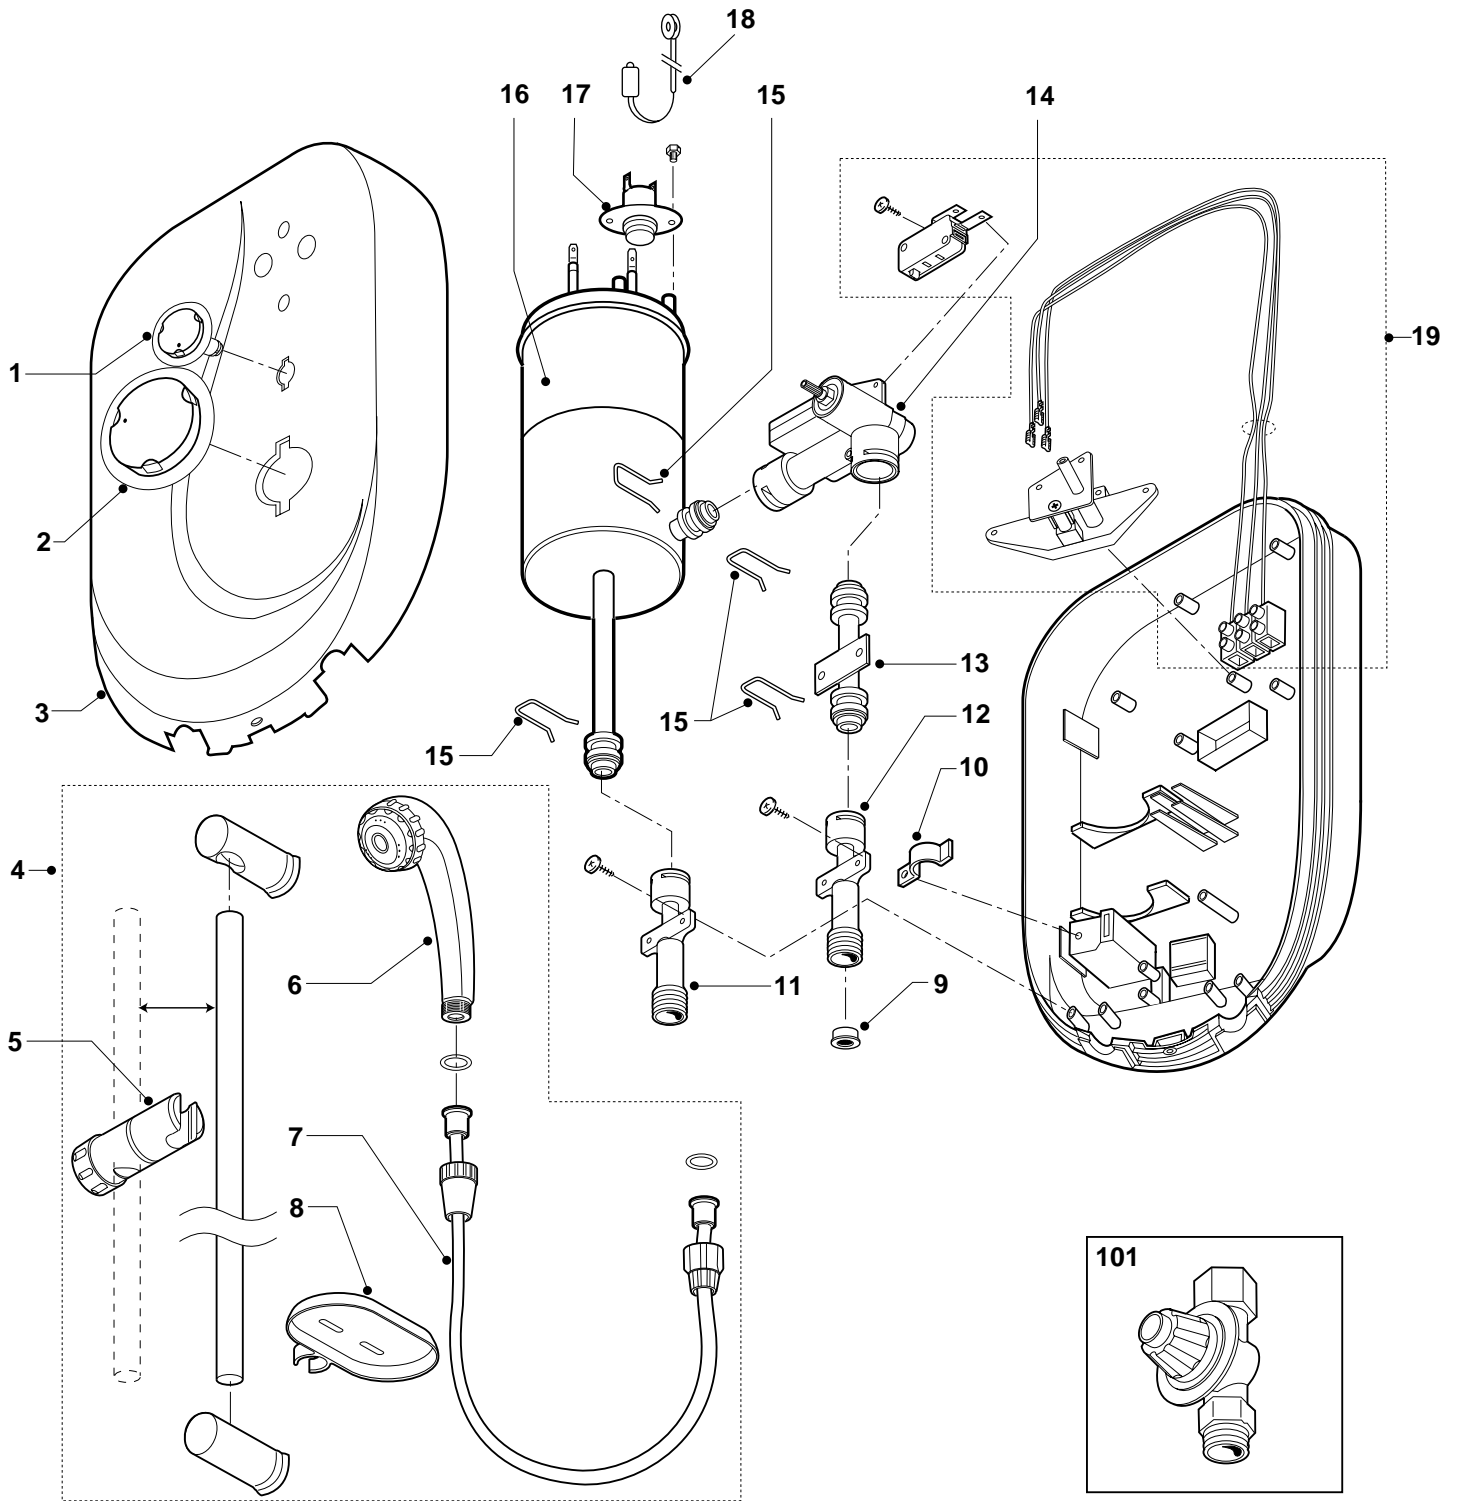

SPARE PARTS LIST  
ELECTRIC WATER HEATER GEYSER

Models

**AM 7022 I**

**AM 7022 U**

---

Edition 1 of 15 January 2002

MODELS	CODE	VALIDITY BY REGISTRATION	REF.
AM 7022 I	558310	2001440001	A
AM 7022 U	558311	2001440001	B

ER2002830046701001

<b>PART</b>	<b>CODE</b>	<b>DESCRIPTION</b>	<b>REF.</b>	<b>NOTE</b>
1	960142	Potent. Knob w/ F&R - HE (Blue)		
2	960072	Valve Knob w/ F&R (Blue)	A	
3	960110	Top Cover M2E Tap In	A	
3	960111	Top Cover M2E Tap Out	B	
4	960088	Accessories AR		
5	960019	Sliding Latch		
6	960089	Shower Head AR		
7	960016	Hose L = 120cm		
8	960020	Soap Tray		
9	960015	Filter 1/2"		
10	960011	Tank Fixing Clip		
11	960004	Outlet Fitting (Red)		
12	960003	Inlet Fitting (Blue)		
13	960002	Inlet Connection Pipe		
14	960096	Tap and Pressure Switch 2MS	A	
14	960097	Pressure Switch 2MS	B	
15	960021	Kit O-Ring and Fixing Fork		
16	960098	Heating Tank 7kW 220V		
17	960067	Thermostat 45A 85°C		
18	960102	Neon Lamp		
19	960101	Wiring Mechanical 7kW		
101	960000	External Tap + Gasket	B	

<b>NOTE</b>	<b>DESCRIPTION</b>		